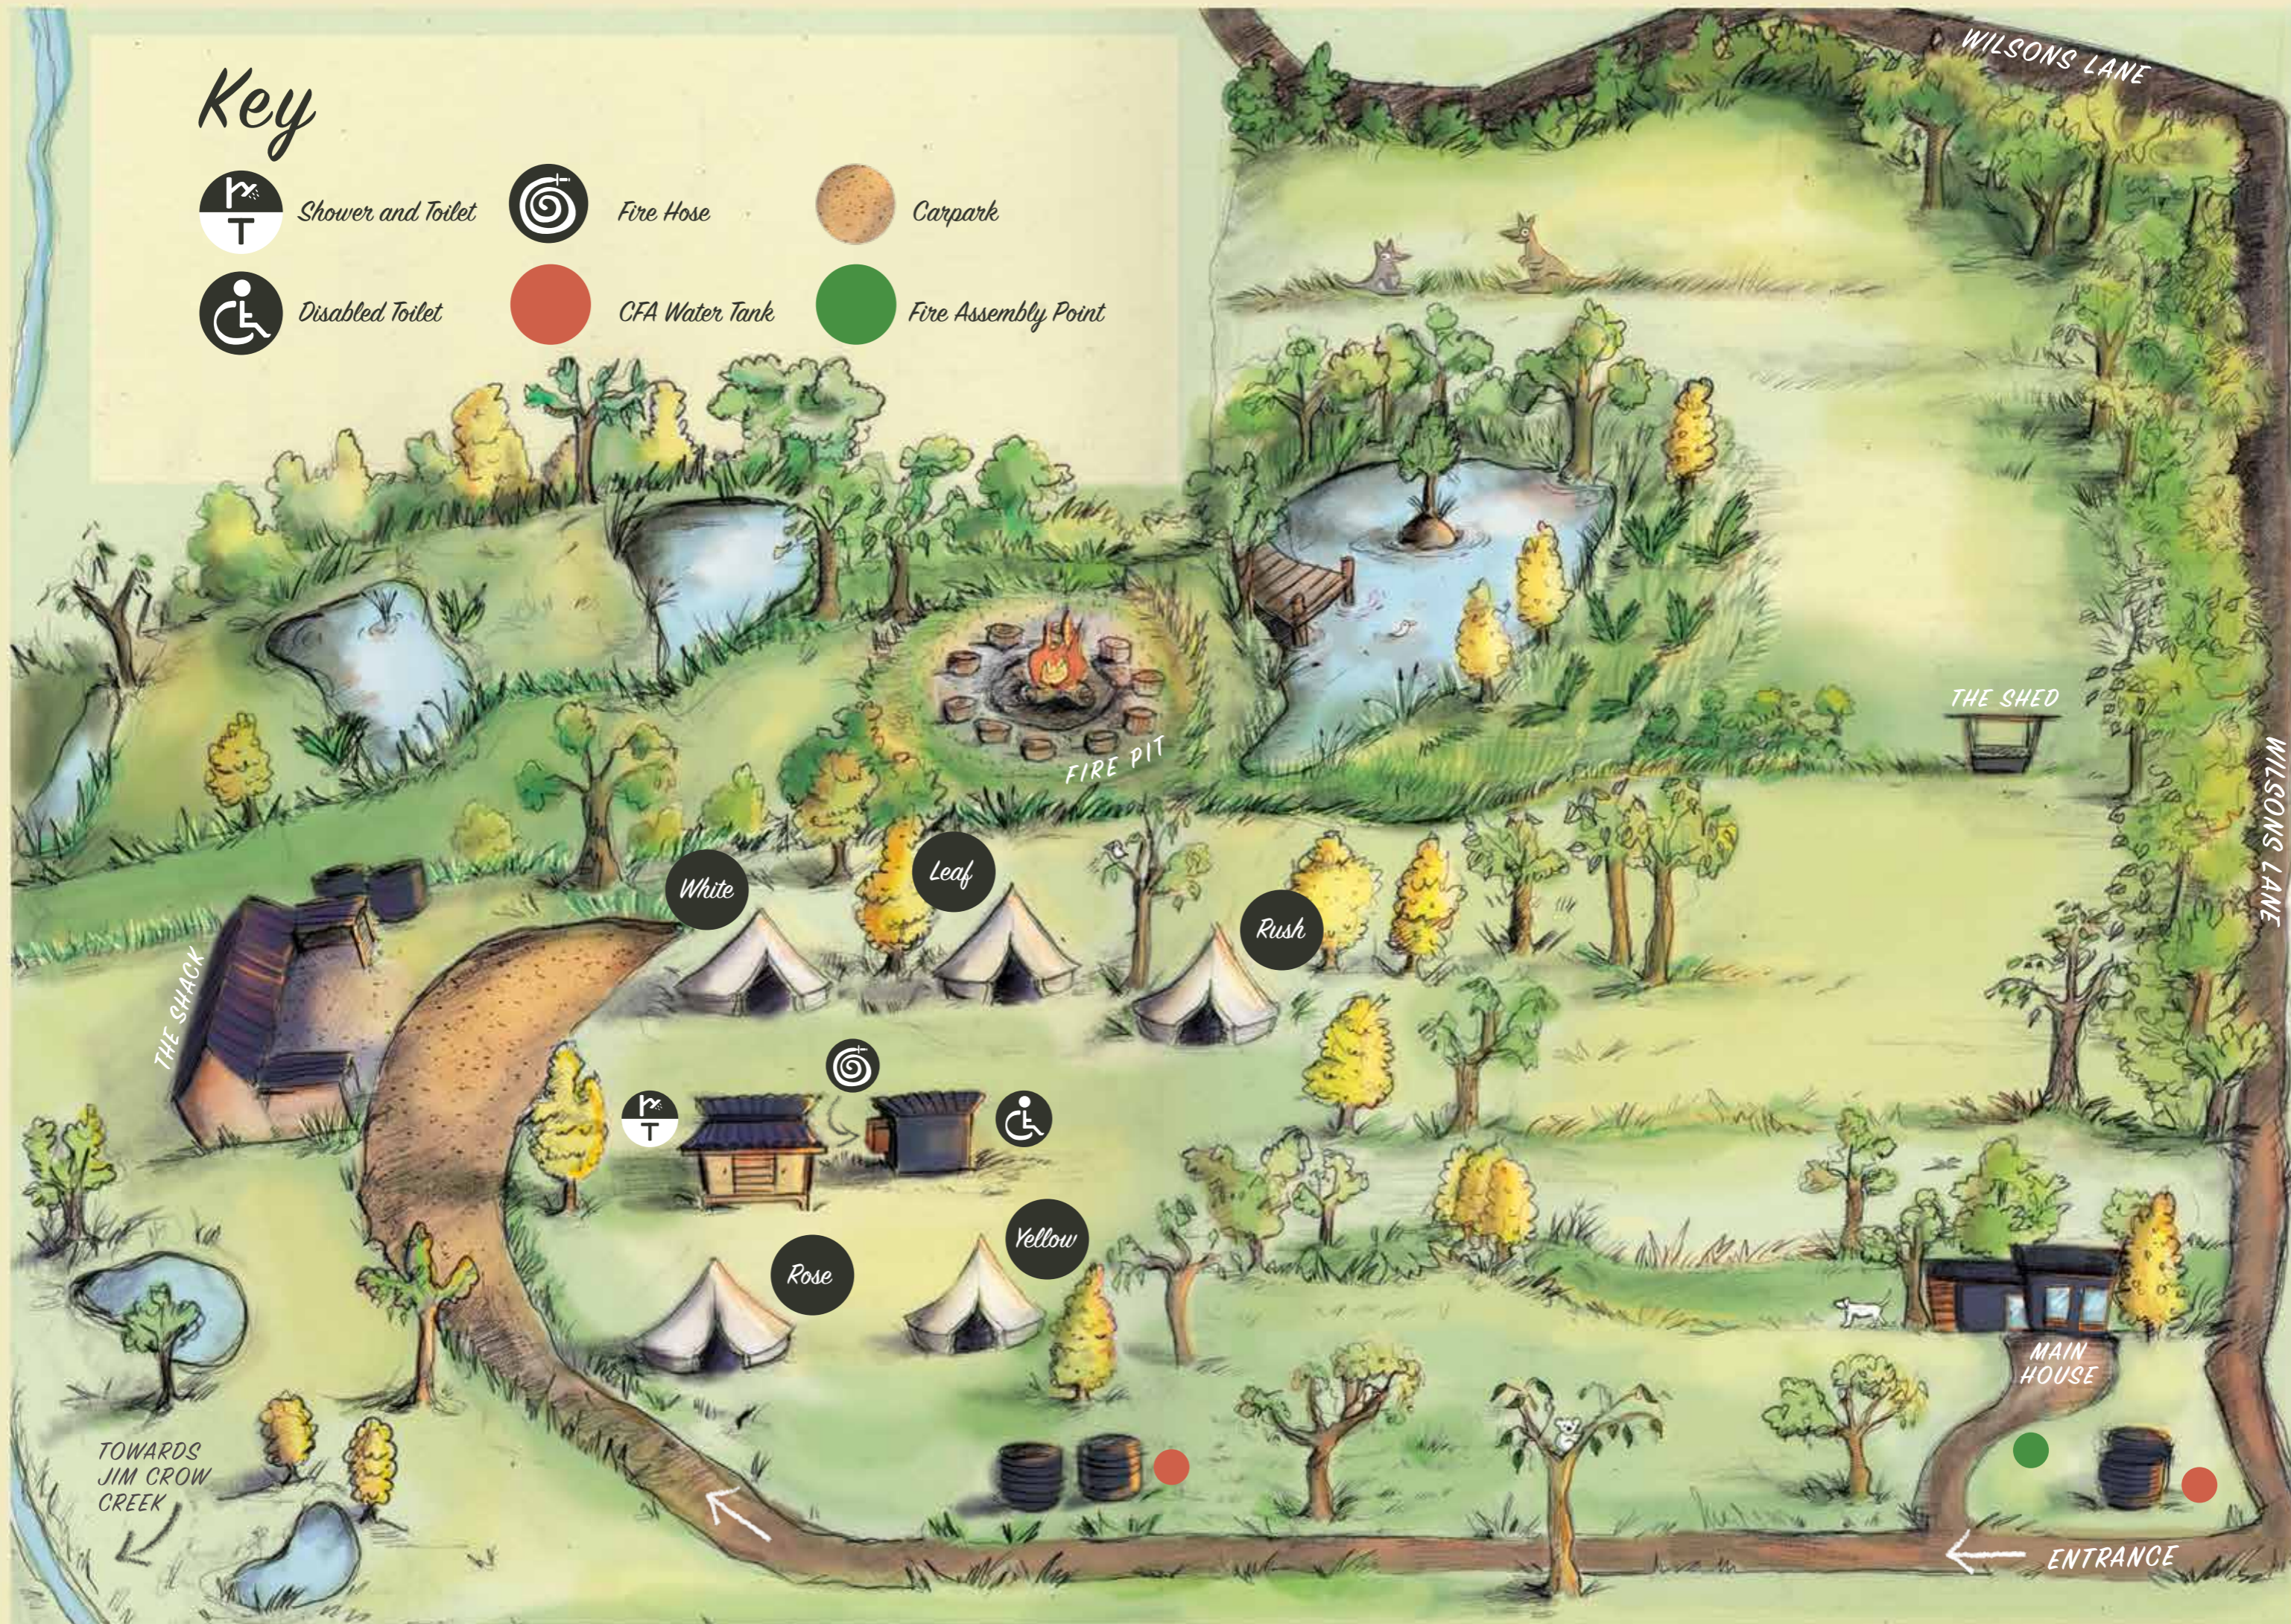

Key

Shower and Toilet

Fire Hose

Carpark

Disabled Toilet

CFA Water Tank

Fire Assembly Point

THE SHED

FIRE PIT

White

Leaf

Rush

THE SHACK

Rose

Yellow

MAIN HOUSE

TOWARDS JIM CROW CREEK

ENTRANCE

WILSONS LANE

WILSONS LANE